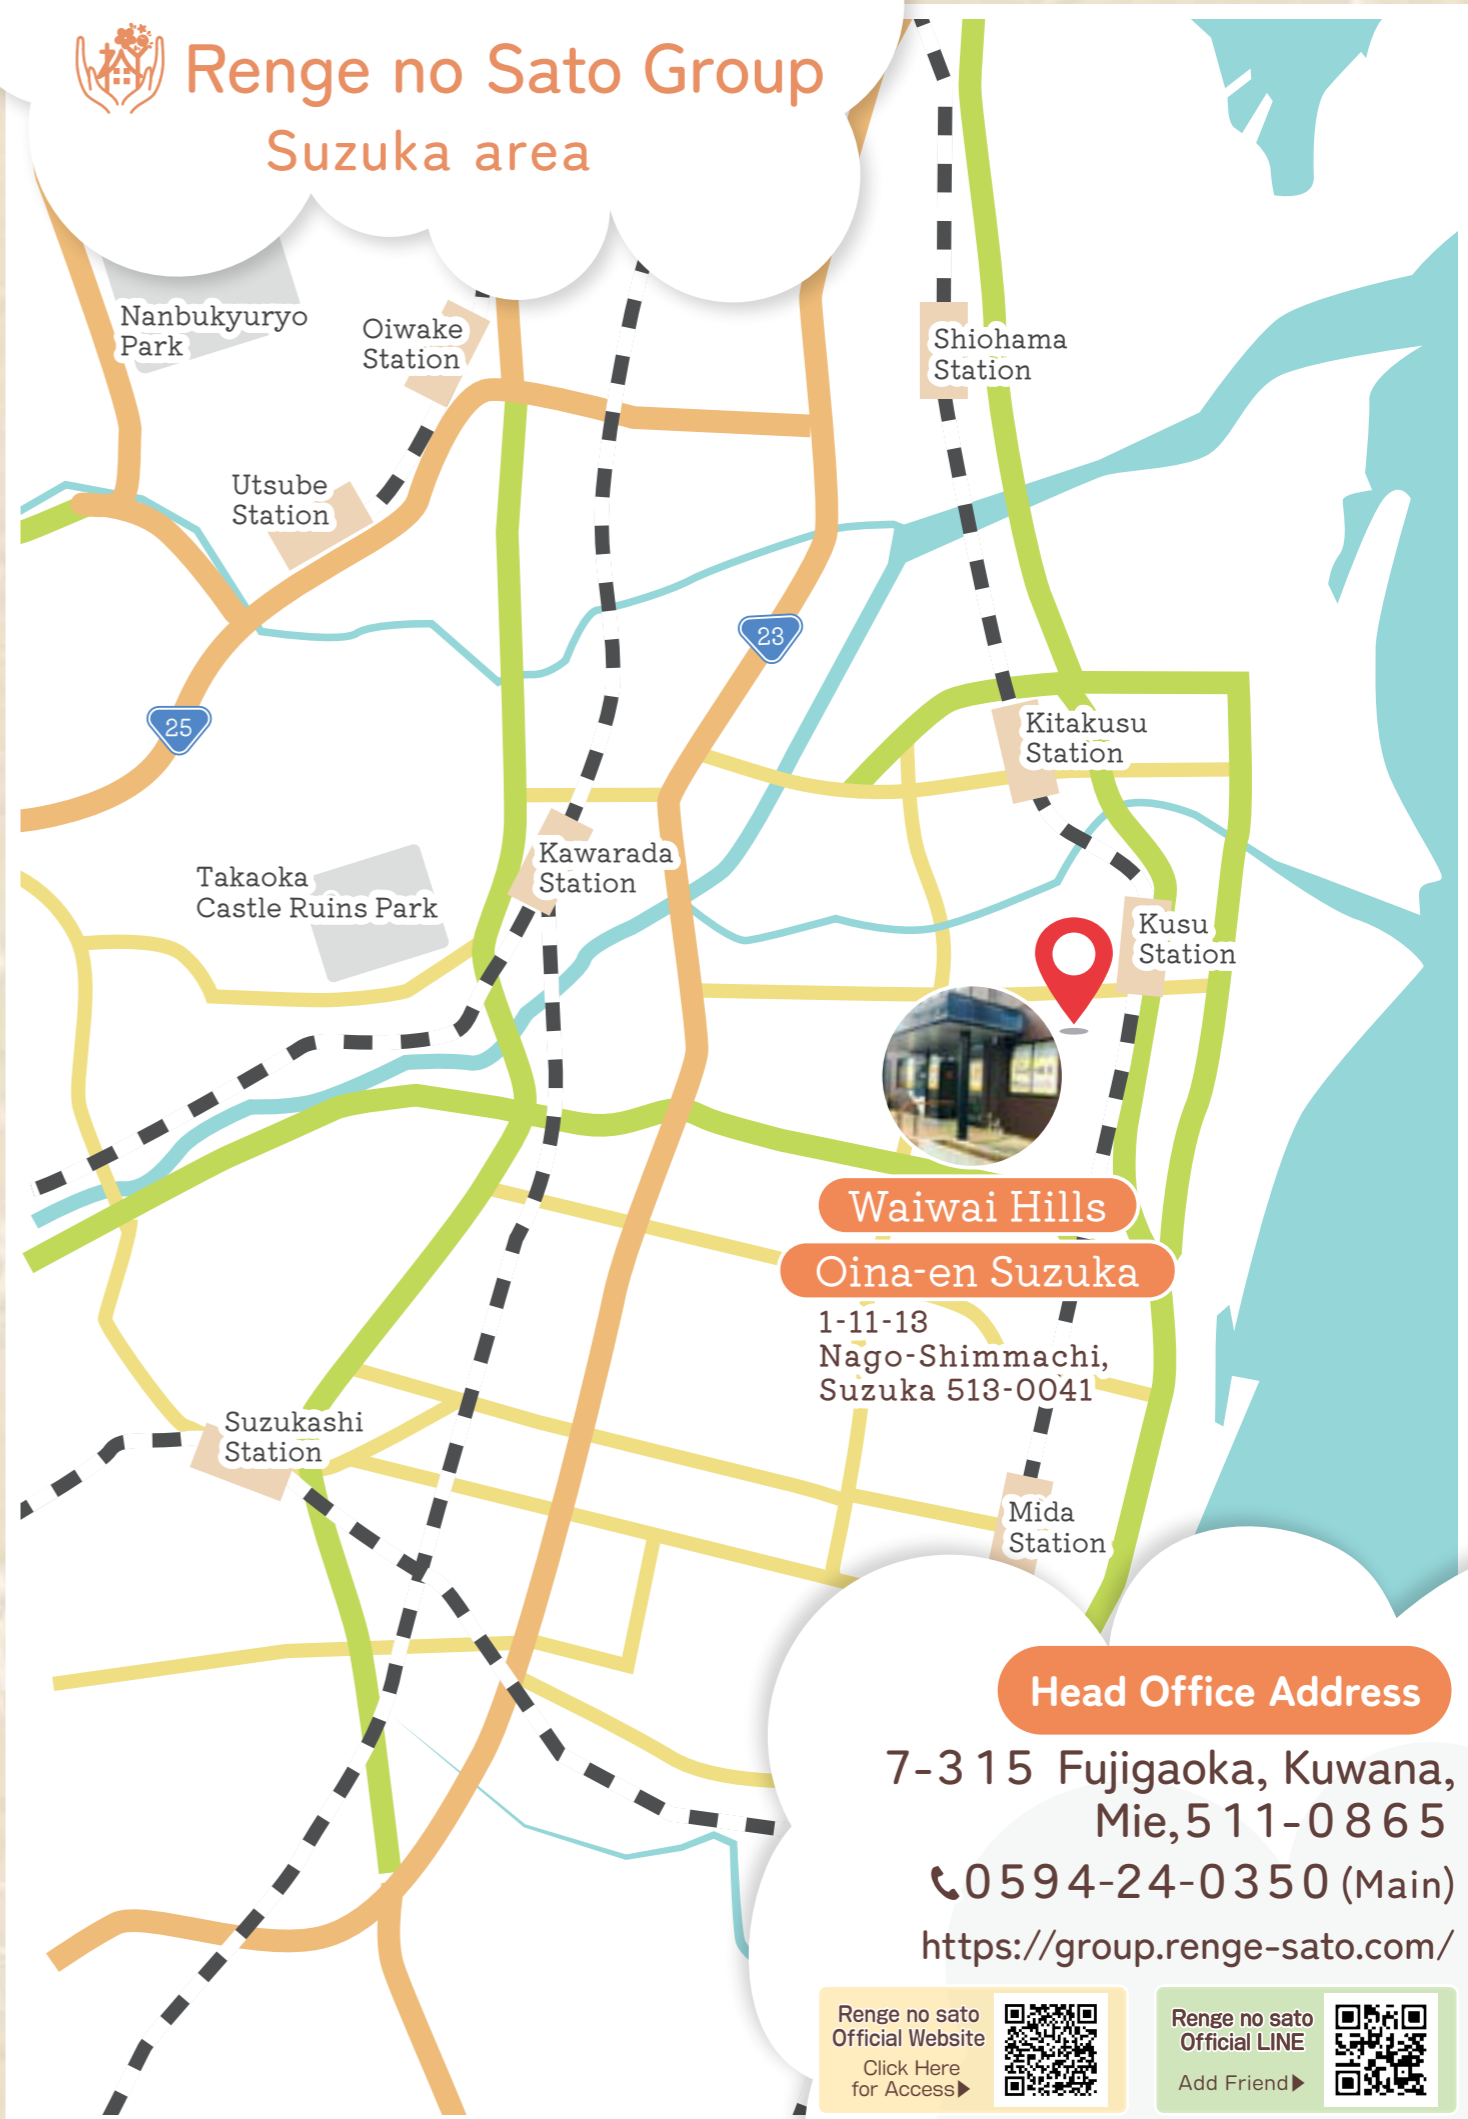

Renge no Sato Group

Iga area

Renge no Sato Group

Suzuka area

Head Office Address

7-3 15 Fujigaoka, Kuwana,
Mie, 511-0865
☎0594-24-0350 (Main)
<https://group.renge-sato.com/>

Renge no sato Official Website
Click Here for Access

Renge no sato Official LINE
Add Friend